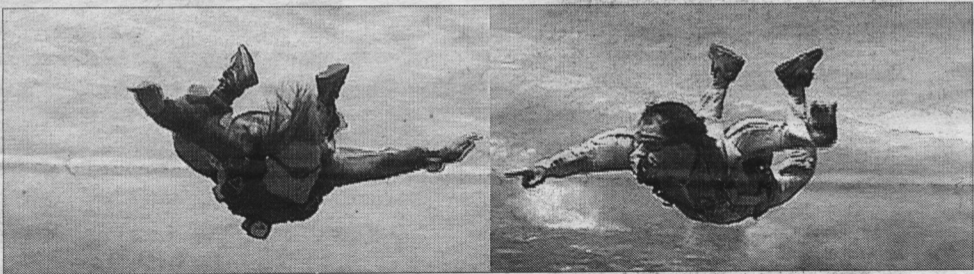

LISTINGS >> **Visual Arts**

Legend of the fall ARTIST PAUL LITHERLAND AND "AERIAL PERFORMER" BERTRAND CLOUTIER COLLABORATED TO CREATE *TURNING POINT*, A VIDEO-BASED INSTALLATION SHOWING AT OPTICA THROUGH OCT. 24.